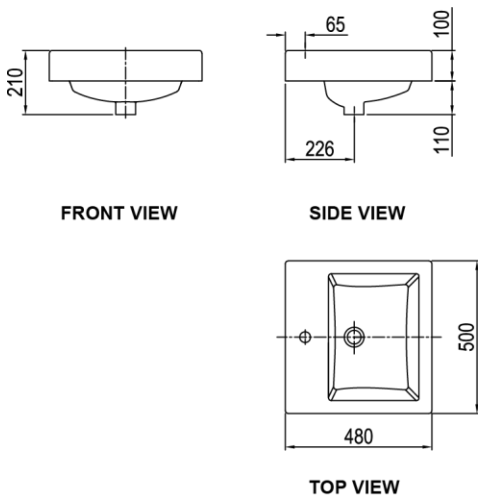

Vanity Top Lavatory

PRODUCT FEATURES

- High gloss surface finishing
- Easy to clean surface profile

PRODUCT SPECIFICATIONS

- Dimension: 500 (L) x 480 (W) x 210 (H) mm
- Material: Vitreous China

TECHNICAL DRAWING