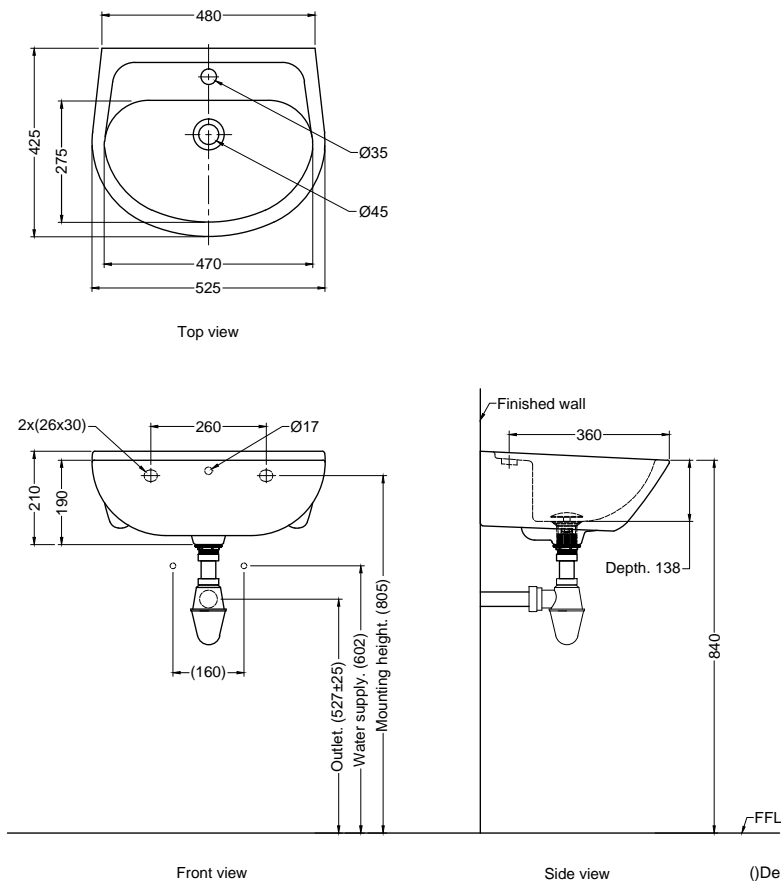

Wall Hung Lavatory

Product Features

- High gloss surface finishing
- Easy to clean surface profile

Product Specification

- Dimension : 525(L) x 425(W) x 210(H)mm
- Material : Vitreous China

Technical Drawing

() Denotes recommended value.
All dimension are in mm.

Copyright © Rigel Technology. (S) Pte Ltd All rights reserved.

Rev	2.0
Date	24.03.2021

DISCLAIMER : While every effort has been made to ensure factual accuracy, the information presented is subject to changes due to requirements in different sites, markets and / or countries. Rigel reserves the right to make the necessary amendments at any time without prior notice.