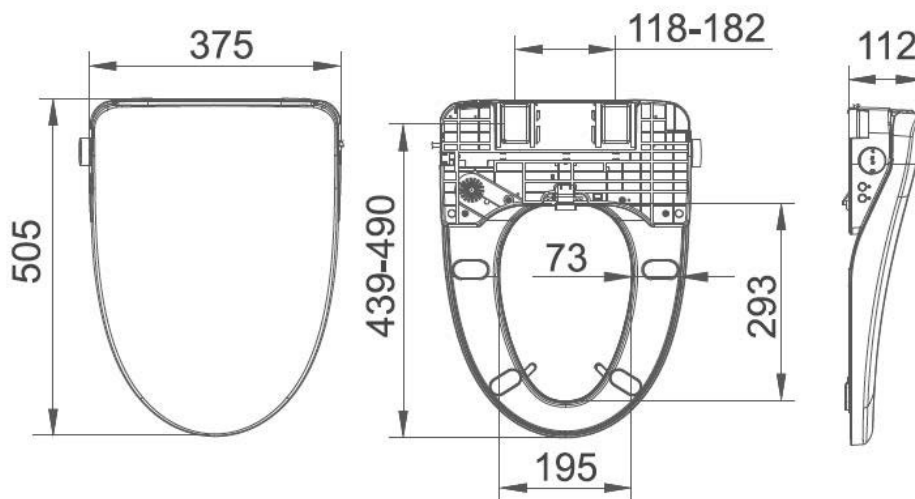

## Electronic Bidet Seat and Cover

### PRODUCT SPECIFICATION

- Dimension : 505(L) x 375(W) x 112(H) mm
- Material : PP
- Power input : 220VA - 50Hz
- Power rated : 1200W
- Water pressure : 0.75MPa ~ 0.8MPa
- Water temperature range : 30 °C ~39 °C
- Air dryer temperature range : Room temp. ~ 55 °C
- Seat ring temperature range : Room temp. ~ 40 °C

### TECHNICAL DRAWING

Copyright © RIGEL TECHNOLOGY (S) PTE LTD All rights reserved. Terms of Use.

Smart  
Sanitary  
Solutions

A World Renowned Sanitary Brand Powered By Smart Technologies

All dimensions are in mm.